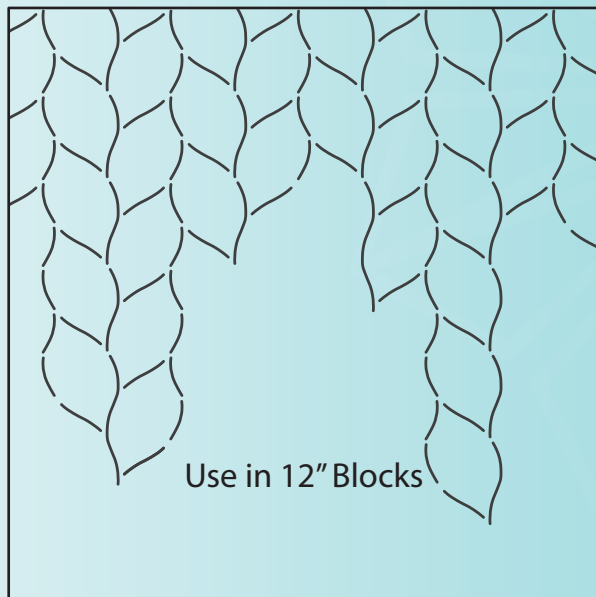

PAULINE'S QUILTERS WORLD Quilt As You Go QUILTING TEMPLATES SET M Design Ideas

Make 3" borders, sashings and corner designs.

Try this 4" rope design below

Use an echo

Use the two templates together

Use in 12" Blocks